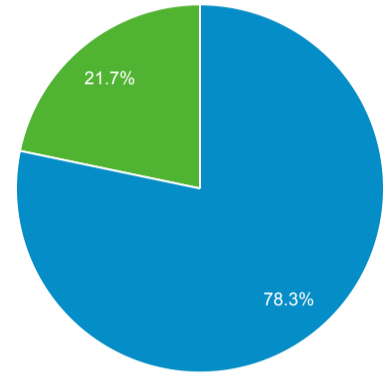

Users 7,464	New Users 1,658	Sessions 10,955	Number of Sessions per User 1.47
Pageviews 28,790	Pages / Session 2.63	Avg. Session Duration 00:02:21	Bounce Rate 54.39%

■ Returning Visitor ■ New Visitor