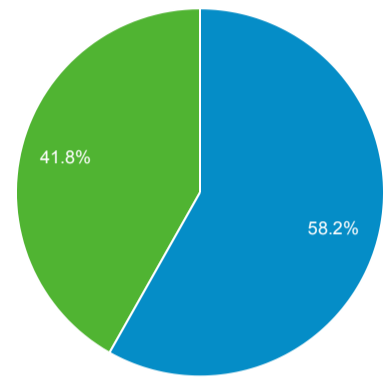

Audience Overview

Oct 1, 2022 - Oct 31, 2022

All Users
100.00% Users

Overview

Users 147,620	New Users 95,518	Sessions 451,034	Number of Sessions per User 3.06
Pageviews 1,228,085	Pages / Session 2.72	Avg. Session Duration 00:02:21	Bounce Rate 58.60%

■ New Visitor ■ Returning Visitor

Language	Users	% Users
1. bg-bg	75,051	49.37%
2. bg	43,954	28.91%
3. en-gb	13,460	8.85%
4. en-us	11,006	7.24%
5. tr-tr	4,147	2.73%
6. de-de	555	0.37%
7. ru	452	0.30%
8. tr-bg	314	0.21%
9. ru-ru	292	0.19%
10. en-bg	287	0.19%