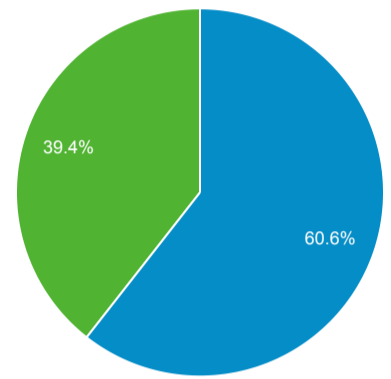

Users 130,029	New Users 86,728	Sessions 400,914	Number of Sessions per User 3.08
Pageviews 1,089,465	Pages / Session 2.72	Avg. Session Duration 00:02:25	Bounce Rate 56.70%

■ New Visitor ■ Returning Visitor