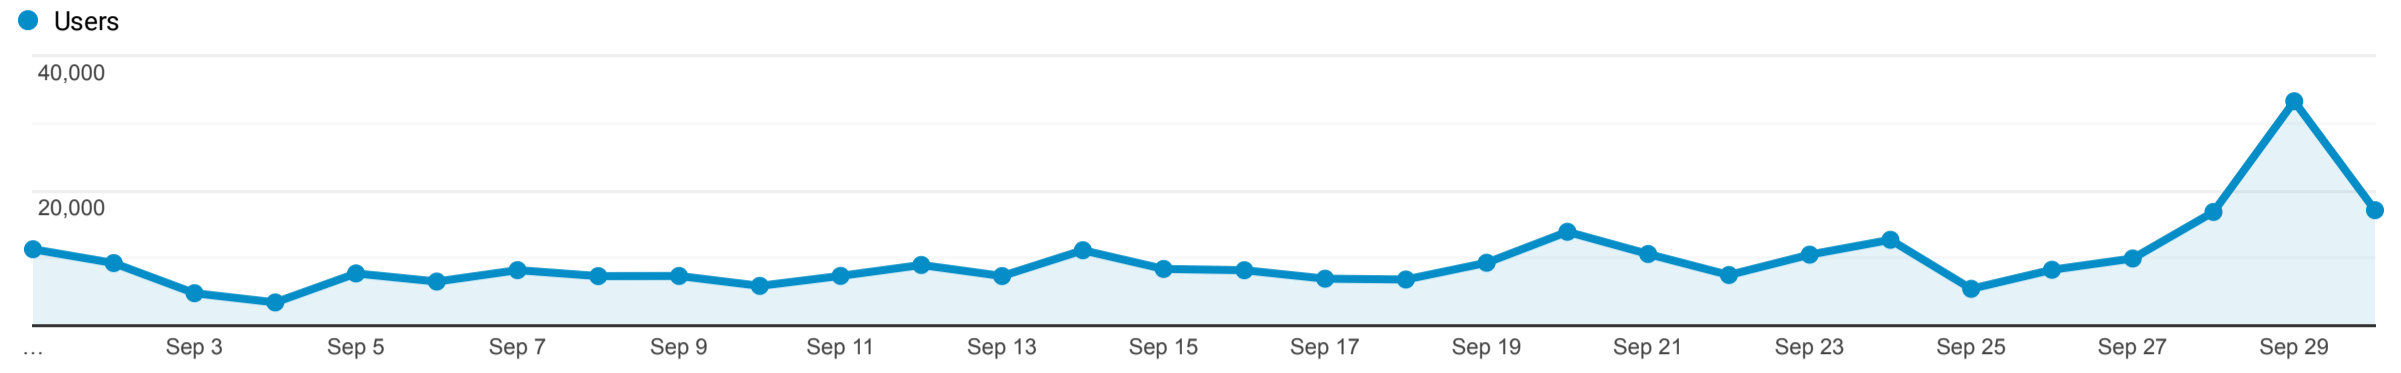

Audience Overview

Sep 1, 2022 - Sep 30, 2022

All Users
100.00% Users

Overview

Users 130,029	New Users 86,728	Sessions 400,914	Number of Sessions per User 3.08
Pageviews 1,089,465	Pages / Session 2.72	Avg. Session Duration 00:02:25	Bounce Rate 56.70%

■ New Visitor ■ Returning Visitor

City	Users	% Users
1. Sofia	52,309	35.24%
2. Shumen	34,237	23.06%
3. Burgas	13,004	8.76%
4. (not set)	12,424	8.37%
5. Varna	6,939	4.67%
6. Plovdiv	2,342	1.58%
7. Pleven	1,502	1.01%
8. Ruse	1,409	0.95%
9. Dobrich	1,159	0.78%
10. (not set)	918	0.62%