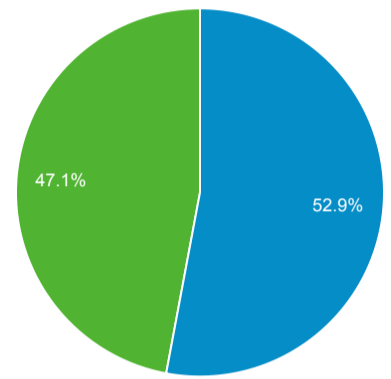

Audience Overview

Aug 1, 2022 - Aug 31, 2022

All Users
100.00% Users

Overview

Users 83,397	New Users 48,977	Sessions 319,797	Number of Sessions per User 3.83
Pageviews 894,495	Pages / Session 2.80	Avg. Session Duration 00:02:28	Bounce Rate 52.93%

■ New Visitor ■ Returning Visitor

Language	Users	% Users
1. bg-bg	45,940	54.01%
2. bg	17,956	21.11%
3. en-gb	8,647	10.17%
4. en-us	7,113	8.36%
5. tr-tr	2,589	3.04%
6. ru	341	0.40%
7. de-de	308	0.36%
8. tr-bg	243	0.29%
9. ru-ru	217	0.26%
10. en	213	0.25%